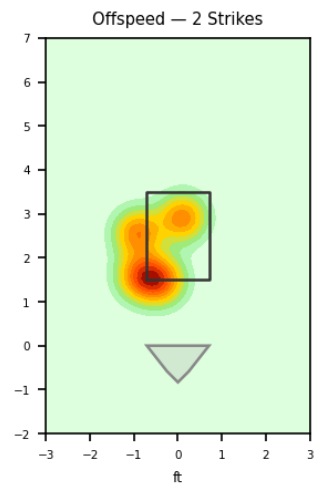

Devin Smeltzer

DOR_CHI | Left | 2026-04-16 to 2026-04-22

Pitching Profile

Pitch Type	Count	%	Avg Velo	Max Velo	Avg Spin	IVB	HB	Ext	Whiff%
Sinker	19	27.9%	89.5	91.0	2320.0	10.3	-11.8	5.9	20.0%
Slider	17	25.0%	80.5	81.5	2657.0	0.5	8.1	5.4	37.5%
Changeup	14	20.6%	83.7	85.3	1530.0	2.0	-7.6	6.2	40.0%
Four-Seam	11	16.2%	90.2	91.5	2391.0	12.0	-8.4	6.0	50.0%
Curveball	7	10.3%	78.4	80.4	2735.0	-5.5	6.9	5.5	-

Movement Profile

Location Density

Location by Pitch Type & Count

Location by Handedness & Count

Splits vs LHH

Pitch	Count	%	Velo	Spin	IVB	HB	Whiff%
Four-Seam	1	33.3%	89.3	2469.0	11.4	-9.1	-
Sinker	1	33.3%	87.9	2449.0	10.6	-10.5	-
Slider	1	33.3%	80.3	2701.0	-0.9	7.8	-

Splits vs RHH

Pitch	Count	%	Velo	Spin	IVB	HB	Whiff%
Sinker	18	27.7%	89.6	2313.0	10.3	-11.9	25.0%
Slider	16	24.6%	80.5	2654.0	0.6	8.1	42.9%
Changeup	14	21.5%	83.7	1530.0	2.0	-7.6	40.0%
Four-Seam	10	15.4%	90.3	2383.0	12.0	-8.3	50.0%
Curveball	7	10.8%	78.4	2735.0	-5.5	6.9	-