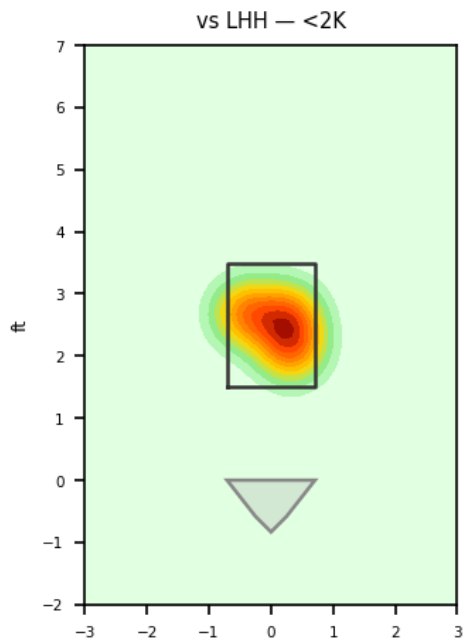

Devin Smeltzer

DOR_CHI | Left | 2026-04-16 to 2026-04-22

Pitching Profile

Pitch Type	Count	%	Avg Velo	Max Velo	Avg Spin	IVB	HB	Ext	Whiff%
Sinker	19	27.9%	89.5	91.0	2320.0	10.3	-11.8	5.9	20.0%
Slider	17	25.0%	80.5	81.5	2657.0	0.5	8.1	5.4	37.5%
Changeup	14	20.6%	83.7	85.3	1530.0	2.0	-7.6	6.2	40.0%
Four-Seam	11	16.2%	90.2	91.5	2391.0	12.0	-8.4	6.0	50.0%
Curveball	7	10.3%	78.4	80.4	2735.0	-5.5	6.9	5.5	-

Movement Profile

Location Density

Location by Pitch Type & Count

Location by Handedness & Count

Splits vs LHH

Pitch	Count	%	Velo	Spin	IVB	HB	Whiff%
Four-Seam	1	33.3%	89.3	2469.0	11.4	-9.1	-
Sinker	1	33.3%	87.9	2449.0	10.6	-10.5	-
Slider	1	33.3%	80.3	2701.0	-0.9	7.8	-

Splits vs RHH

Pitch	Count	%	Velo	Spin	IVB	HB	Whiff%
Sinker	18	27.7%	89.6	2313.0	10.3	-11.9	25.0%
Slider	16	24.6%	80.5	2654.0	0.6	8.1	42.9%
Changeup	14	21.5%	83.7	1530.0	2.0	-7.6	40.0%
Four-Seam	10	15.4%	90.3	2383.0	12.0	-8.3	50.0%
Curveball	7	10.8%	78.4	2735.0	-5.5	6.9	-