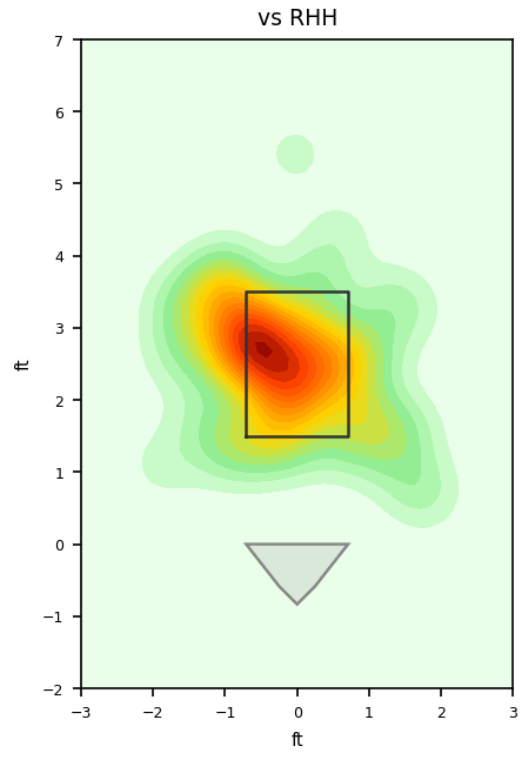

Devin Smeltzer

DOR_CHI | Left | 2026-04-16 to 2026-04-22

Pitching Profile

Pitch Type	Count	%	Avg Velo	Max Velo	Avg Spin	IVB	HB	Ext	Whiff%
Sinker	19	27.9%	89.5	91.0	2320.0	10.3	-11.8	5.9	20.0%
Slider	17	25.0%	80.5	81.5	2657.0	0.5	8.1	5.4	37.5%
Changeup	14	20.6%	83.7	85.3	1530.0	2.0	-7.6	6.2	40.0%
Four-Seam	11	16.2%	90.2	91.5	2391.0	12.0	-8.4	6.0	50.0%
Curveball	7	10.3%	78.4	80.4	2735.0	-5.5	6.9	5.5	-

Movement Profile

Location Density

Location by Pitch Type & Count

Location by Handedness & Count

Splits vs LHH

Pitch	Count	%	Velo	Spin	IVB	HB	Whiff%
Four-Seam	1	33.3%	89.3	2469.0	11.4	-9.1	-
Sinker	1	33.3%	87.9	2449.0	10.6	-10.5	-
Slider	1	33.3%	80.3	2701.0	-0.9	7.8	-