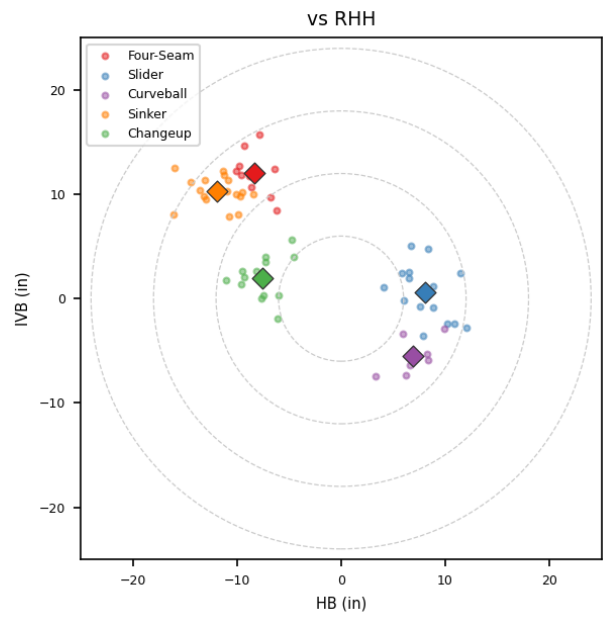

Devin Smeltzer

DOR_CHI | Left | 2026-04-16 to 2026-04-22

Pitching Profile

Pitch Type	Count	%	Avg Velo	Max Velo	Avg Spin	IVB	HB	Ext	Whiff%
Sinker	19	27.9%	89.5	91.0	2320.0	10.3	-11.8	5.9	20.0%
Slider	17	25.0%	80.5	81.5	2657.0	0.5	8.1	5.4	37.5%
Changeup	14	20.6%	83.7	85.3	1530.0	2.0	-7.6	6.2	40.0%
Four-Seam	11	16.2%	90.2	91.5	2391.0	12.0	-8.4	6.0	50.0%
Curveball	7	10.3%	78.4	80.4	2735.0	-5.5	6.9	5.5	-

Movement Profile

Location Density

Location by Pitch Type & Count

Location by Handedness & Count

Splits vs LHH

Pitch	Count	%	Velo	Spin	IVB	HB	Whiff%
Four-Seam	1	33.3%	89.3	2469.0	11.4	-9.1	-
Sinker	1	33.3%	87.9	2449.0	10.6	-10.5	-
Slider	1	33.3%	80.3	2701.0	-0.9	7.8	-

Splits vs RHH

Pitch	Count	%	Velo	Spin	IVB	HB	Whiff%
Sinker	18	27.7%	89.6	2313.0	10.3	-11.9	25.0%
Slider	16	24.6%	80.5	2654.0	0.6	8.1	42.9%
Changeup	14	21.5%	83.7	1530.0	2.0	-7.6	40.0%
Four-Seam	10	15.4%	90.3	2383.0	12.0	-8.3	50.0%
Curveball	7	10.8%	78.4	2735.0	-5.5	6.9	-