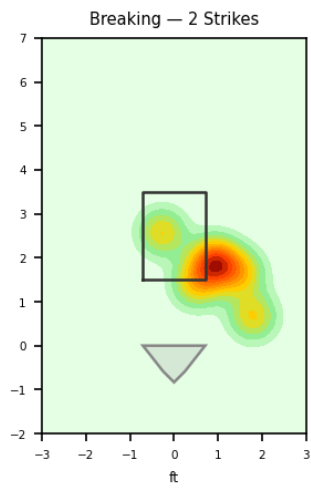

Devin Smeltzer

DOR_CHI | Left | 2026-04-16 to 2026-04-22

Pitching Profile

Pitch Type	Count	%	Avg Velo	Max Velo	Avg Spin	IVB	HB	Ext	Whiff%
Sinker	19	27.9%	89.5	91.0	2320.0	10.3	-11.8	5.9	20.0%
Slider	17	25.0%	80.5	81.5	2657.0	0.5	8.1	5.4	37.5%
Changeup	14	20.6%	83.7	85.3	1530.0	2.0	-7.6	6.2	40.0%
Four-Seam	11	16.2%	90.2	91.5	2391.0	12.0	-8.4	6.0	50.0%
Curveball	7	10.3%	78.4	80.4	2735.0	-5.5	6.9	5.5	-

Movement Profile

Location Density

Location by Pitch Type & Count

Location by Handedness & Count

Splits vs LHH

Pitch	Count	%	Velo	Spin	IVB	HB	Whiff%
Four-Seam	1	33.3%	89.3	2469.0	11.4	-9.1	-
Sinker	1	33.3%	87.9	2449.0	10.6	-10.5	-
Slider	1	33.3%	80.3	2701.0	-0.9	7.8	-

Splits vs RHH

Pitch	Count	%	Velo	Spin	IVB	HB	Whiff%
Sinker	18	27.7%	89.6	2313.0	10.3	-11.9	25.0%
Slider	16	24.6%	80.5	2654.0	0.6	8.1	42.9%
Changeup	14	21.5%	83.7	1530.0	2.0	-7.6	40.0%
Four-Seam	10	15.4%	90.3	2383.0	12.0	-8.3	50.0%
Curveball	7	10.8%	78.4	2735.0	-5.5	6.9	-