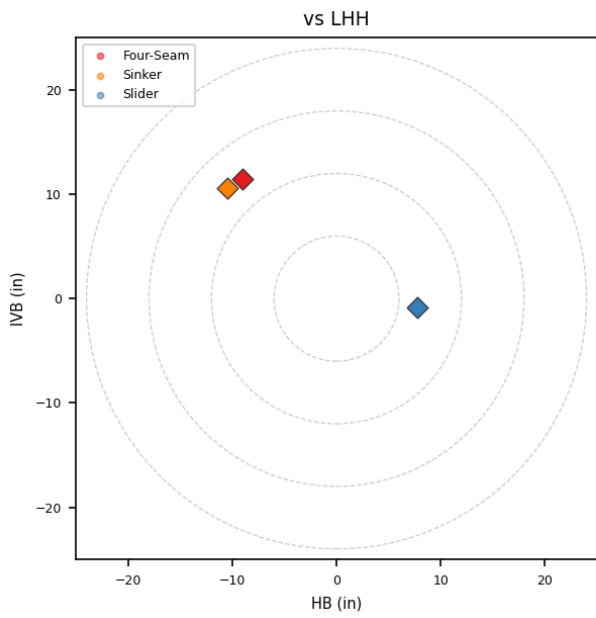

Devin Smeltzer

DOR_CHI | Left | 2026-04-16 to 2026-04-22

Pitching Profile

Pitch Type	Count	%	Avg Velo	Max Velo	Avg Spin	IVB	HB	Ext	Whiff%
Sinker	19	27.9%	89.5	91.0	2320.0	10.3	-11.8	5.9	20.0%
Slider	17	25.0%	80.5	81.5	2657.0	0.5	8.1	5.4	37.5%
Changeup	14	20.6%	83.7	85.3	1530.0	2.0	-7.6	6.2	40.0%
Four-Seam	11	16.2%	90.2	91.5	2391.0	12.0	-8.4	6.0	50.0%
Curveball	7	10.3%	78.4	80.4	2735.0	-5.5	6.9	5.5	-

Movement Profile

Location Density

Location by Pitch Type & Count

Location by Handedness & Count

Splits vs LHH

Pitch	Count	%	Velo	Spin	IVB	HB	Whiff%
Four-Seam	1	33.3%	89.3	2469.0	11.4	-9.1	-
Sinker	1	33.3%	87.9	2449.0	10.6	-10.5	-
Slider	1	33.3%	80.3	2701.0	-0.9	7.8	-