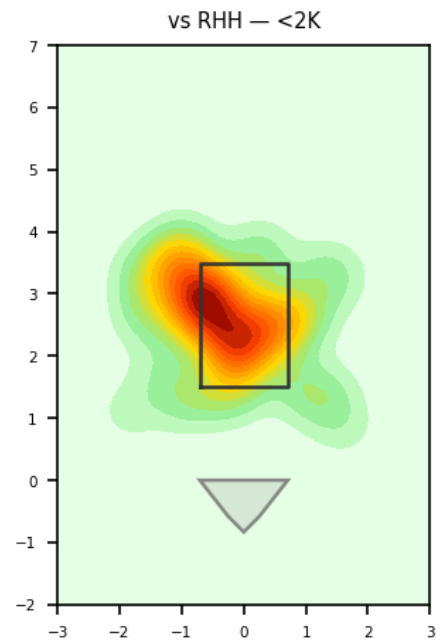

Devin Smeltzer

DOR_CHI | Left | 2026-04-16 to 2026-04-22

Pitching Profile

Pitch Type	Count	%	Avg Velo	Max Velo	Avg Spin	IVB	HB	Ext	Whiff%
Sinker	19	27.9%	89.5	91.0	2320.0	10.3	-11.8	5.9	20.0%
Slider	17	25.0%	80.5	81.5	2657.0	0.5	8.1	5.4	37.5%
Changeup	14	20.6%	83.7	85.3	1530.0	2.0	-7.6	6.2	40.0%
Four-Seam	11	16.2%	90.2	91.5	2391.0	12.0	-8.4	6.0	50.0%
Curveball	7	10.3%	78.4	80.4	2735.0	-5.5	6.9	5.5	-

Movement Profile

Location Density

Location by Pitch Type & Count

Location by Handedness & Count

Splits vs LHH

Pitch	Count	%	Velo	Spin	IVB	HB	Whiff%
Four-Seam	1	33.3%	89.3	2469.0	11.4	-9.1	-
Sinker	1	33.3%	87.9	2449.0	10.6	-10.5	-
Slider	1	33.3%	80.3	2701.0	-0.9	7.8	-

Splits vs RHH

Pitch	Count	%	Velo	Spin	IVB	HB	Whiff%
Sinker	18	27.7%	89.6	2313.0	10.3	-11.9	25.0%
Slider	16	24.6%	80.5	2654.0	0.6	8.1	42.9%
Changeup	14	21.5%	83.7	1530.0	2.0	-7.6	40.0%
Four-Seam	10	15.4%	90.3	2383.0	12.0	-8.3	50.0%
Curveball	7	10.8%	78.4	2735.0	-5.5	6.9	-