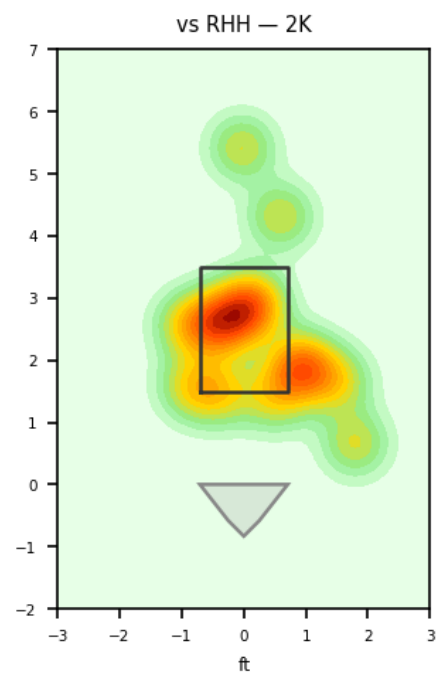

Devin Smeltzer

DOR_CHI | Left | 2026-04-16 to 2026-04-22

Pitching Profile

Pitch Type	Count	%	Avg Velo	Max Velo	Avg Spin	IVB	HB	Ext	Whiff%
Sinker	19	27.9%	89.5	91.0	2320.0	10.3	-11.8	5.9	20.0%
Slider	17	25.0%	80.5	81.5	2657.0	0.5	8.1	5.4	37.5%
Changeup	14	20.6%	83.7	85.3	1530.0	2.0	-7.6	6.2	40.0%
Four-Seam	11	16.2%	90.2	91.5	2391.0	12.0	-8.4	6.0	50.0%
Curveball	7	10.3%	78.4	80.4	2735.0	-5.5	6.9	5.5	-

Movement Profile

Location Density

Location by Pitch Type & Count

Location by Handedness & Count

Splits vs LHH

Pitch	Count	%	Velo	Spin	IVB	HB	Whiff%
Four-Seam	1	33.3%	89.3	2469.0	11.4	-9.1	-
Sinker	1	33.3%	87.9	2449.0	10.6	-10.5	-
Slider	1	33.3%	80.3	2701.0	-0.9	7.8	-

Splits vs RHH

Pitch	Count	%	Velo	Spin	IVB	HB	Whiff%
Sinker	18	27.7%	89.6	2313.0	10.3	-11.9	25.0%
Slider	16	24.6%	80.5	2654.0	0.6	8.1	42.9%
Changeup	14	21.5%	83.7	1530.0	2.0	-7.6	40.0%
Four-Seam	10	15.4%	90.3	2383.0	12.0	-8.3	50.0%
Curveball	7	10.8%	78.4	2735.0	-5.5	6.9	-