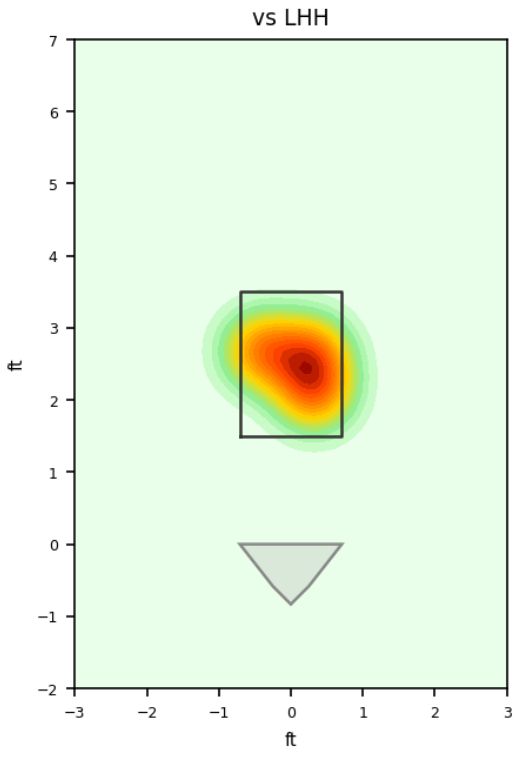

Devin Smeltzer

DOR_CHI | Left | 2026-04-16 to 2026-04-22

Pitching Profile

Pitch Type	Count	%	Avg Velo	Max Velo	Avg Spin	IVB	HB	Ext	Whiff%
Sinker	19	27.9%	89.5	91.0	2320.0	10.3	-11.8	5.9	20.0%
Slider	17	25.0%	80.5	81.5	2657.0	0.5	8.1	5.4	37.5%
Changeup	14	20.6%	83.7	85.3	1530.0	2.0	-7.6	6.2	40.0%
Four-Seam	11	16.2%	90.2	91.5	2391.0	12.0	-8.4	6.0	50.0%
Curveball	7	10.3%	78.4	80.4	2735.0	-5.5	6.9	5.5	-

Movement Profile

Location Density

Location by Pitch Type & Count

Location by Handedness & Count

Splits vs LHH

Pitch	Count	%	Velo	Spin	IVB	HB	Whiff%
Four-Seam	1	33.3%	89.3	2469.0	11.4	-9.1	-
Sinker	1	33.3%	87.9	2449.0	10.6	-10.5	-
Slider	1	33.3%	80.3	2701.0	-0.9	7.8	-