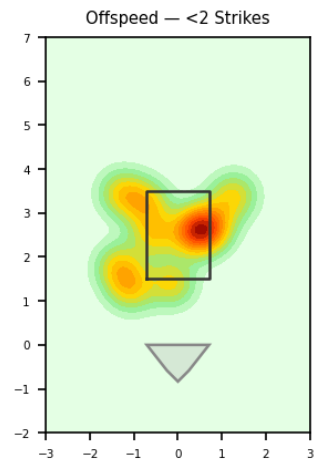

Devin Smeltzer

DOR_CHI | Left | 2026-04-16 to 2026-04-22

Pitching Profile

Pitch Type	Count	%	Avg Velo	Max Velo	Avg Spin	IVB	HB	Ext	Whiff%
Sinker	19	27.9%	89.5	91.0	2320.0	10.3	-11.8	5.9	20.0%
Slider	17	25.0%	80.5	81.5	2657.0	0.5	8.1	5.4	37.5%
Changeup	14	20.6%	83.7	85.3	1530.0	2.0	-7.6	6.2	40.0%
Four-Seam	11	16.2%	90.2	91.5	2391.0	12.0	-8.4	6.0	50.0%
Curveball	7	10.3%	78.4	80.4	2735.0	-5.5	6.9	5.5	-

Movement Profile

Location Density

Location by Pitch Type & Count

Location by Handedness & Count

Splits vs LHH

Pitch	Count	%	Velo	Spin	IVB	HB	Whiff%
Four-Seam	1	33.3%	89.3	2469.0	11.4	-9.1	-
Sinker	1	33.3%	87.9	2449.0	10.6	-10.5	-
Slider	1	33.3%	80.3	2701.0	-0.9	7.8	-

Splits vs RHH

Pitch	Count	%	Velo	Spin	IVB	HB	Whiff%
Sinker	18	27.7%	89.6	2313.0	10.3	-11.9	25.0%
Slider	16	24.6%	80.5	2654.0	0.6	8.1	42.9%
Changeup	14	21.5%	83.7	1530.0	2.0	-7.6	40.0%
Four-Seam	10	15.4%	90.3	2383.0	12.0	-8.3	50.0%
Curveball	7	10.8%	78.4	2735.0	-5.5	6.9	-