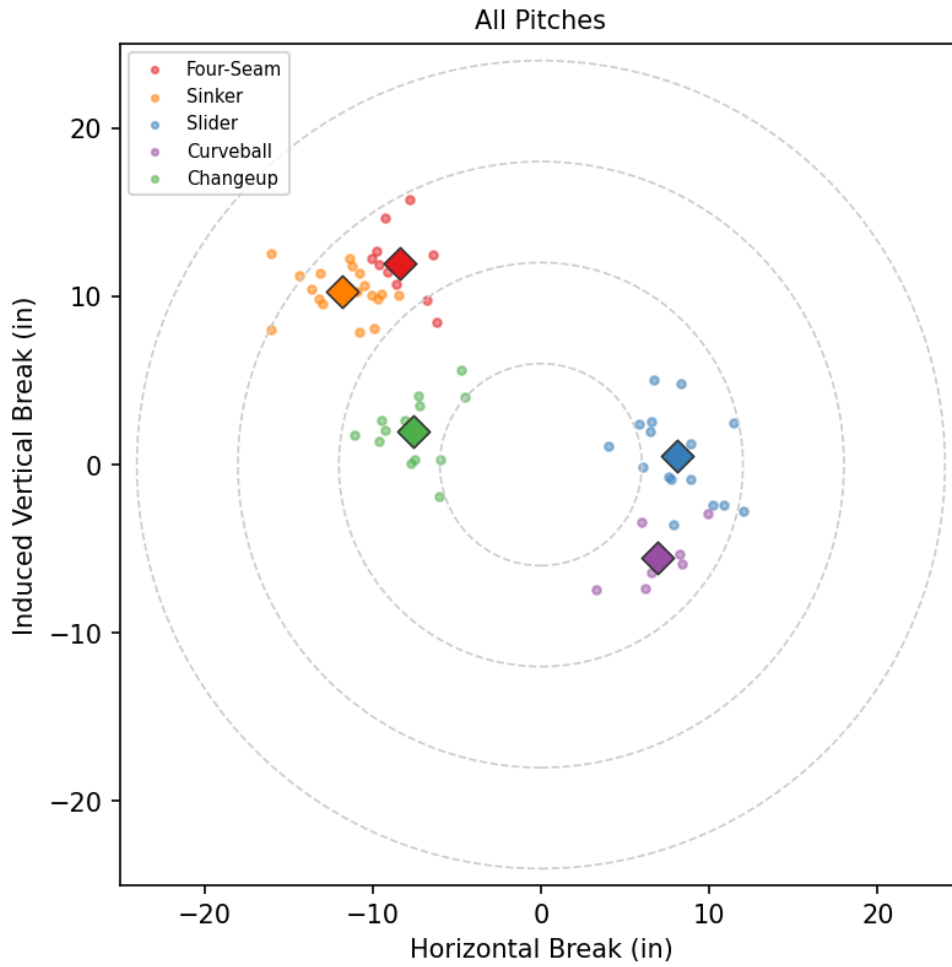

Devin Smeltzer

DOR_CHI | Left | 2026-04-16 to 2026-04-22

Pitching Profile

Pitch Type	Count	%	Avg Velo	Max Velo	Avg Spin	IVB	HB	Ext	Whiff%
Sinker	19	27.9%	89.5	91.0	2320.0	10.3	-11.8	5.9	20.0%
Slider	17	25.0%	80.5	81.5	2657.0	0.5	8.1	5.4	37.5%
Changeup	14	20.6%	83.7	85.3	1530.0	2.0	-7.6	6.2	40.0%
Four-Seam	11	16.2%	90.2	91.5	2391.0	12.0	-8.4	6.0	50.0%
Curveball	7	10.3%	78.4	80.4	2735.0	-5.5	6.9	5.5	-

Movement Profile

Location Density

Location by Pitch Type & Count

Location by Handedness & Count

Splits vs LHH

Pitch	Count	%	Velo	Spin	IVB	HB	Whiff%
Four-Seam	1	33.3%	89.3	2469.0	11.4	-9.1	-
Sinker	1	33.3%	87.9	2449.0	10.6	-10.5	-
Slider	1	33.3%	80.3	2701.0	-0.9	7.8	-

Splits vs RHH

Pitch	Count	%	Velo	Spin	IVB	HB	Whiff%
Sinker	18	27.7%	89.6	2313.0	10.3	-11.9	25.0%
Slider	16	24.6%	80.5	2654.0	0.6	8.1	42.9%
Changeup	14	21.5%	83.7	1530.0	2.0	-7.6	40.0%
Four-Seam	10	15.4%	90.3	2383.0	12.0	-8.3	50.0%
Curveball	7	10.8%	78.4	2735.0	-5.5	6.9	-

Traditional Pitching (API)

Stat	Value	Stat	Value
W-L	0-1	ERA	9.0
G/GS	1/1	SV/HD	0/0
IP	5.0	H/ER/HR	6/5/2
K/BB	4/1	K/BB Ratio	4.0
WHIP	1.4	K/9	7.2
BB/9	1.8	BF	22