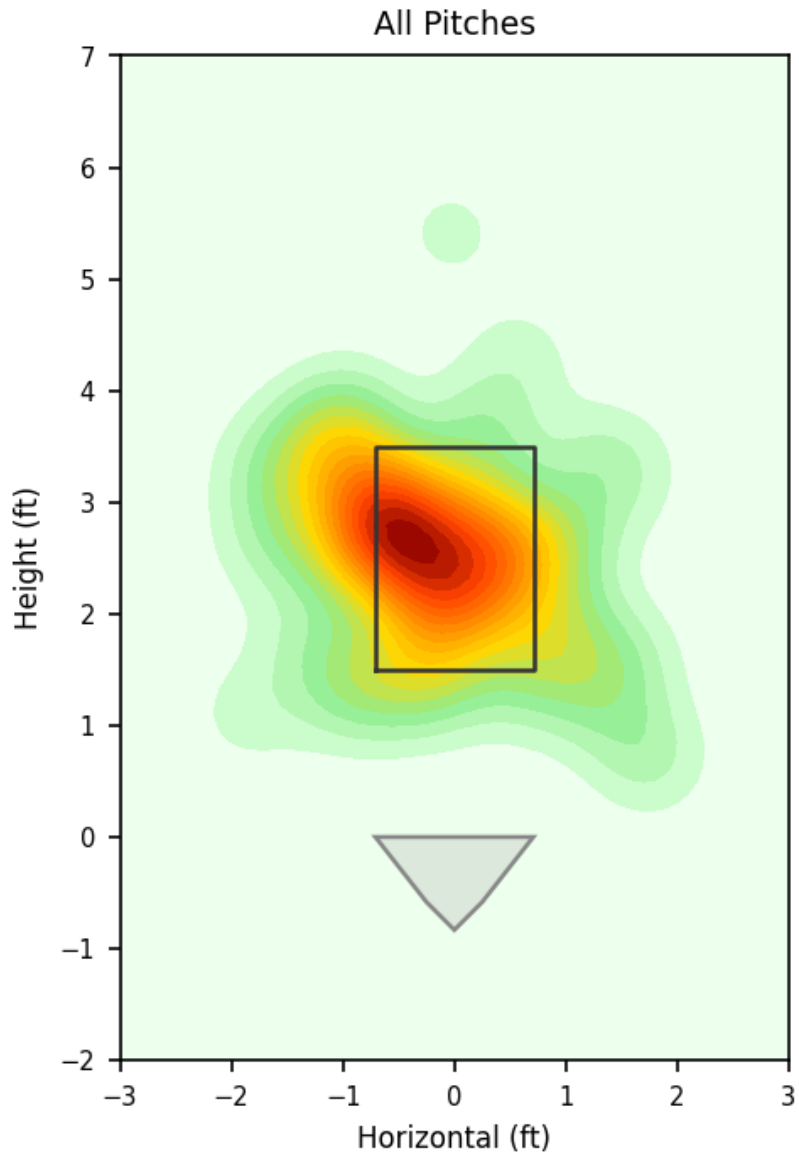

Devin Smeltzer

DOR_CHI | Left | 2026-04-16 to 2026-04-22

Pitching Profile

Pitch Type	Count	%	Avg Velo	Max Velo	Avg Spin	IVB	HB	Ext	Whiff%
Sinker	19	27.9%	89.5	91.0	2320.0	10.3	-11.8	5.9	20.0%
Slider	17	25.0%	80.5	81.5	2657.0	0.5	8.1	5.4	37.5%
Changeup	14	20.6%	83.7	85.3	1530.0	2.0	-7.6	6.2	40.0%
Four-Seam	11	16.2%	90.2	91.5	2391.0	12.0	-8.4	6.0	50.0%
Curveball	7	10.3%	78.4	80.4	2735.0	-5.5	6.9	5.5	-

Movement Profile

Location Density

Location by Pitch Type & Count

Location by Handedness & Count

Splits vs LHH

Pitch	Count	%	Velo	Spin	IVB	HB	Whiff%
Four-Seam	1	33.3%	89.3	2469.0	11.4	-9.1	-
Sinker	1	33.3%	87.9	2449.0	10.6	-10.5	-
Slider	1	33.3%	80.3	2701.0	-0.9	7.8	-